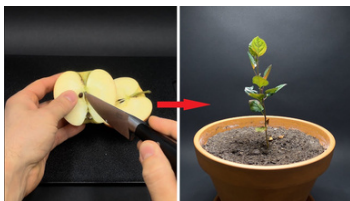

HUMAN IMPACT ON TREES | ADDITIONAL VIDEO RESOURCES

[Guess That Tree! | Science for Kids](#)

Duration: 3:28

Video Description: A lot of evergreen trees look pretty similar, but Jessi knows some fun ways to tell them apart. Join us to find out how!

[APPLE TREE Growing From Seed TIME LAPSE - 171 Days](#)

Duration: 1:56

Video Description: Watch an apple tree grow from a seed of an apple, to a young adult tree in this awesome time lapse video!

Video Reflection Questions: