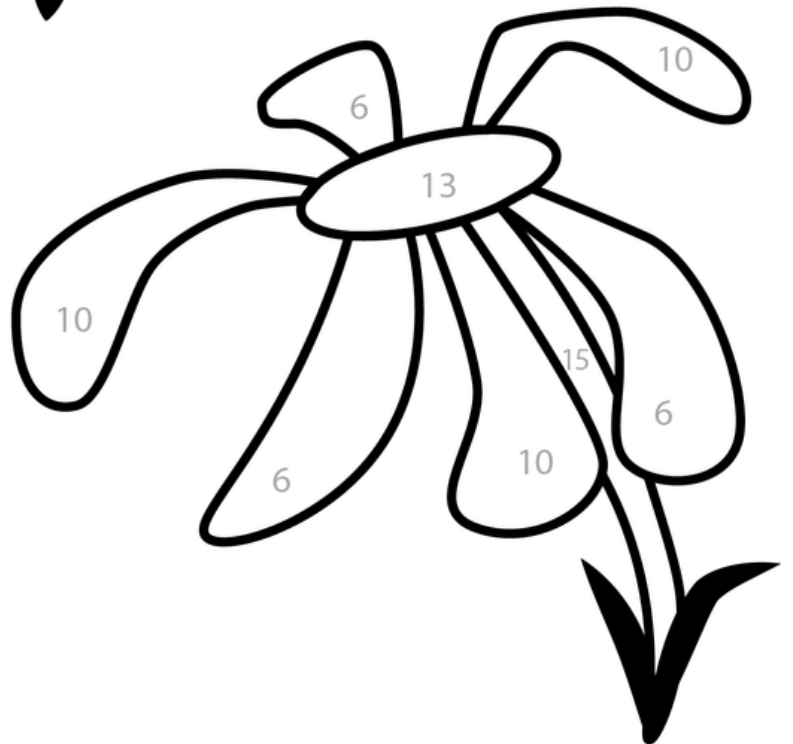

### COLOR BY NUMBER BEE & FLOWER WORKSHEET

### COLOR KEY

$7 + 6 =$  yellow

$20 - 10 =$  pink

$15 - 9 =$  purple

$9 + 6 =$  green

$42 - 22 =$  black